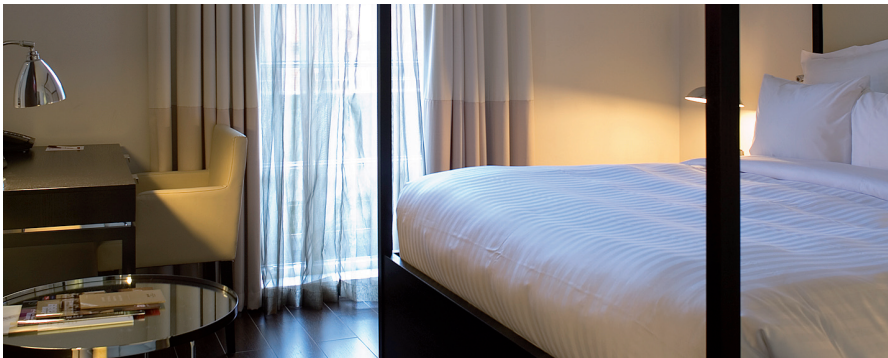

Timescale
25 Weeks

Architect
United Designers

Quantity Surveyor
Cyril Sweett

Project Manager
Cyril Sweett

M&E Consultant
MTT Consulting

MARRIOTT HOTEL, GROSVENOR SQUARE

Vivid refurbished the first floor bedrooms, bathrooms and public corridors of this five star hotel in central London while the other floors were occupied. The terrace suites and external courtyard were also refurbished.